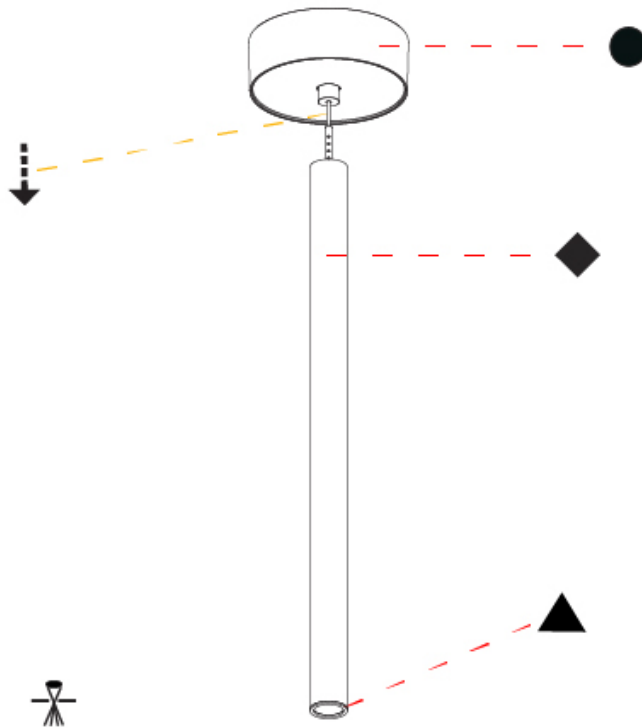

OPTICAL

Optic°: 24 / 32 / 58

RATINGS AND CERTIFICATIONS

Certified By: Certified for North American Standards
IP rating: IP20

HANGOVER PLUG SHINE MONOPOINT SURFACE CANOPY SUSPENSION

A30849-

PROJECT
TYPE
SPECIFIER
QUANTITY
DATE