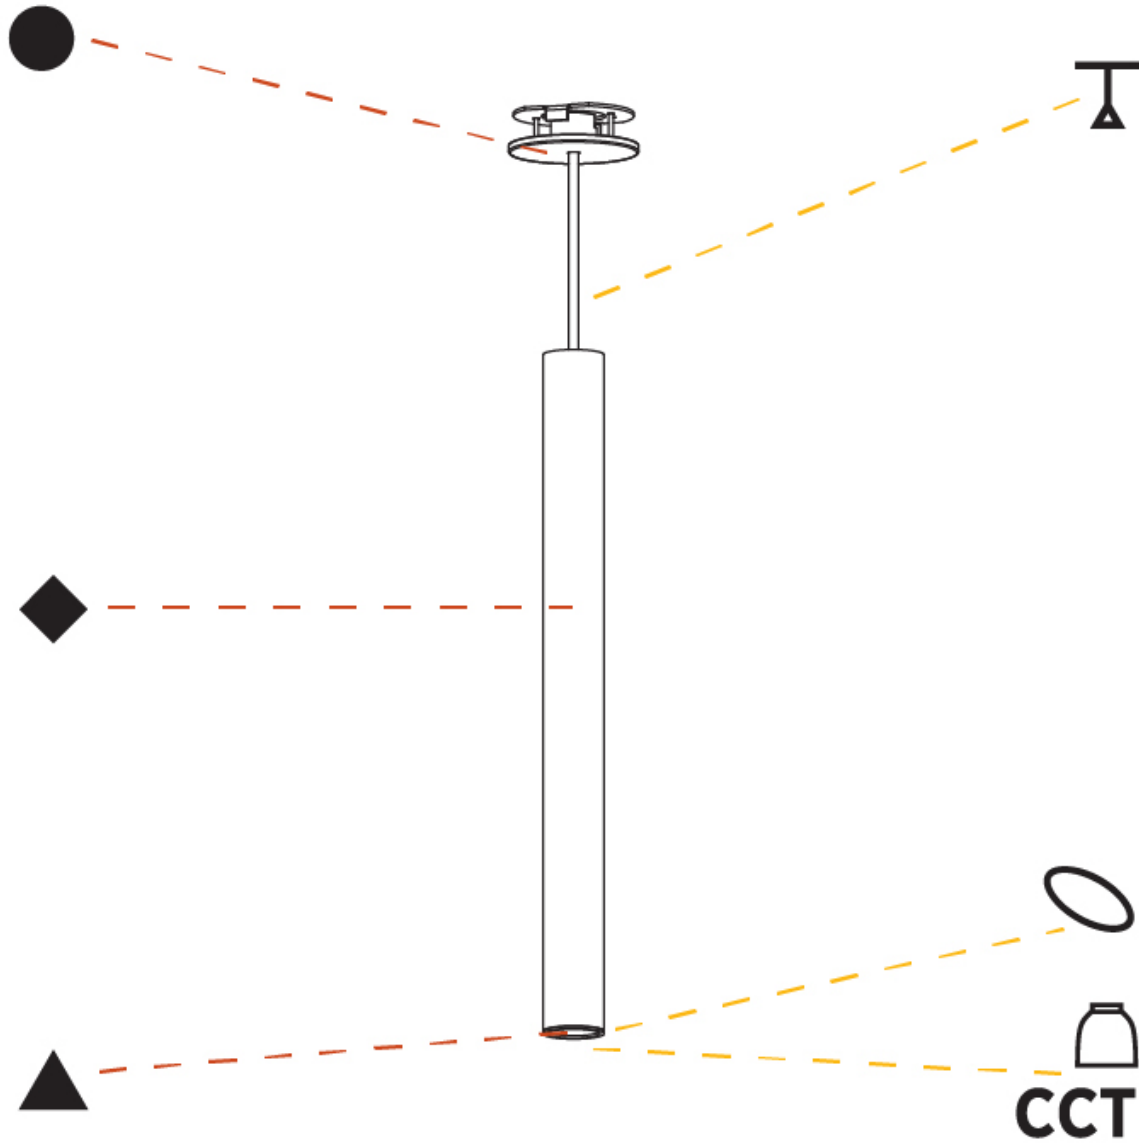

OPTICAL

Reflector°: 40 / 50

RATINGS AND CERTIFICATIONS

Certified By: Certified for North American Standards
IP rating: IP20

HANGOVER MONOPOINT RECESSED CANOPY SUSPENSION

A300152-

PROJECT
TYPE
SPECIFIER
QUANTITY
DATE