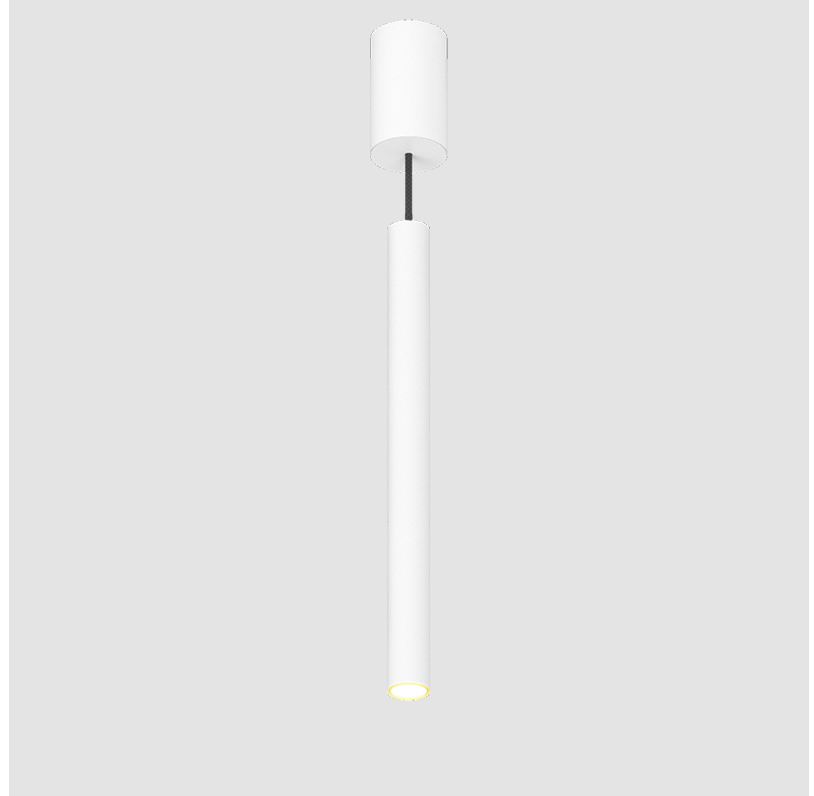

GENERAL

Series: Hangover
Subseries: Hangover Monopoint Surface Canopy
Partner: Prolicht
Division: Architectural
Installation: Suspension
Product Type: Pendant
Mounting Location: Ceiling
Light Distribution: Direct

PHYSICAL

Shape: Cylinder
Diameter (mm): 40
Diameter (in): 1 9/16
Height (mm): 450
Height (in): 17 13/16
Max. Overall Height (mm): 2450
Max. Overall Height (in): 96 7/16
Diffuser: Shine Ring 0-6
Fixture Finish: SSR / BKV / CWI / CRY / HAB / UFT / ITA / RUA / FTG / MYG / LOD / PUS / FRO / FUP / KIA / POP / BLS / SPG / MEY / GOH / CHC / COM / ABZ / JAG / OBR / MOS / ROR
Fixture Material: Aluminum
Cable Details: 2000mm / 6000mm Cable in White / Black / Orange / Red

ELECTRICAL

Lamp Type: LED (Zhaga Standard)
Input Wattage (W): 10.9
Total Output Wattage (W): 9
Dimming: Non-Dimmable
Driver Included: Yes
Driver Location: Integrated
Driver Type: Constant Current
Driver Class: Class 2
Housing: ENCP3
Input Voltage (V): 120
Constant Current (MA): 500
Upon Request: Remote: 0-10Vdc dimming / Phase dimming 120Vac

LED

Number of LEDs: 1
Color Temperature (°K): 2700 / 3000 / 4000
Max. Delivered Lumen (lm): 842
CRI: >90 CRI
Efficiency (%): 86
Lamp Life (hrs): 50000
Upon Request: ***3500K available in minimum quantities (larger quantities upon request)

OPTICAL

Reflector: 40 / 50

RATINGS AND CERTIFICATIONS

Certified By: Certified for North American Standards
IP rating: IP20