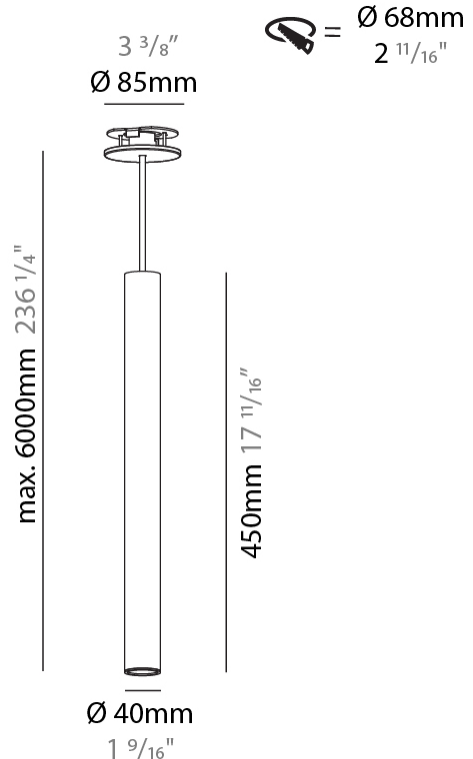

GENERAL

Series: Hangover
Subseries: Hangover Monopoint Recessed Canopy
Partner: Prolicht
Division: Architectural
Installation: Suspension
Product Type: Pendant
Mounting Location: Ceiling
Light Distribution: Direct

PHYSICAL

Shape: Cylinder
Diameter (mm): 40
Diameter (in): 1 9/16
Height (mm): 450
Height (in): 17 11/16
Max. Overall Height (mm): 2450
Max. Overall Height (in): 96 7/16
Diffuser: Shine Ring 0-6
Fixture Finish: SSR / BKV / CWI / CRY / HAB / UFT / ITA / RUA / FTG / MYG / LOD / PUS / FRO / FUP / KIA / POP / BLS / SPG / MEY / GOH / CHC / COM / ABZ / JAG / OBR / MOS / ROR
Fixture Material: Aluminum
Cable Details: 2000mm / 6000mm Cable in White / Black / Orange / Red
Cut-out Measurements: 68mm / 2 11/16"

ELECTRICAL

Lamp Type: LED (Zhaga Standard)
Input Wattage (W): 10.9
Total Output Wattage (W): 9
Dimming: Non-Dimmable
Driver Included: Yes
Driver Location: Integrated
Driver Type: Constant Current
Driver Class: Class 2
Input Voltage (V): 120
Constant Current (MA): 500
Upon Request: Remote: 0-10Vdc dimming / Phase dimming 120Vac

LED

Number of LEDs: 1
Color Temperature (°K): 2700 / 3000 / 4000
Max. Delivered Lumen (lm): 842
CRI: >90 CRI
Lamp Life (hrs): 50000
Upon Request: ***3500K available in minimum quantities (larger quantities upon request)

OPTICAL

Reflector°: 40 / 50

RATINGS AND CERTIFICATIONS

Certified By: Certified for North American Standards
IP rating: IP20