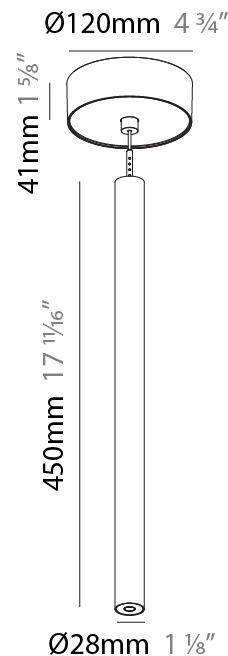

GENERAL

Series: Hangover
Subseries: Hangover Plug Monopoint Surface Canopy
Partner: Prolicht
Division: Architectural
Installation: Suspension
Product Type: Pendant
Mounting Location: Ceiling
Light Distribution: Direct

PHYSICAL

Shape: Cylinder
Diameter (mm): 28
Diameter (in): 1 1/8
Height (mm): 450
Height (in): 17 11/16
Max. Overall Height (mm): 2450
Max. Overall Height (in): 96 7/16
Weight (kg): 0.504
Weight (lbs): 1.11
Fixture Finish: SSR / BKV / CWI / CRY / HAB / UFT / ITA / RUA / FTG / MYG / LOD / PUS / FRO / FUP / KIA / POP / BLS / SPG / MEY / GOH / CHC / COM / ABZ / JAG / OBR / MOS / ROR
Fixture Material: Aluminum
Cable Details: 2000mm or 4000mm Black Cable

ELECTRICAL

Lamp Type: LED (Zhaga Standard)
Input Wattage (W): 6.6
Total Output Wattage (W): 6
Dimming: Tri-Mode (Non-Dimming and Phase Dimming (120Vac only) and 0-10V Dimming)
Driver Included: Yes
Driver Location: External
Driver Type: Constant Current - Universal
Driver Class: Class 2
Housing: ENCP3 w/quick connect
Input Voltage (V): 120 - 277
Constant Current (MA): 500

LED

Number of LEDs: 1
Color Temperature (°K): 2700 / 3000 / 4000
Max. Delivered Lumen (lm): 330 / 360 / 380
CRI: >90 CRI
Lamp Life (hrs): 50000
Upon Request: ***3500K available in minimum quantities (larger quantities upon request)

OPTICAL

Optic°: 24 / 32 / 34 / 55 / 58

RATINGS AND CERTIFICATIONS

Certified By: Certified for North American Standards
IP rating: IP20