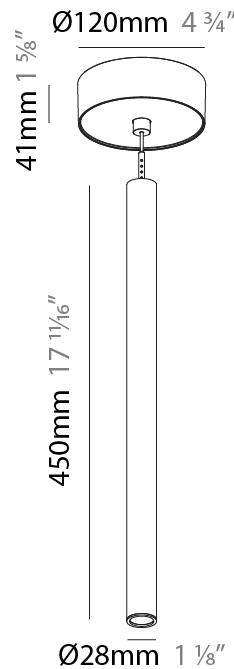

PHYSICAL

Shape: Cylinder
Diameter (mm): 28
Diameter (in): 1 1/8"
Height (mm): 450
Height (in): 17 11/16"
Max. Overall Height (mm): 2450
Max. Overall Height (in): 96 7/16"
Weight (kg): 0.64
Weight (lbs): 1.41
Diffuser: Shine Ring - Opal / Yellow / Orange / Red / Blue / Green
Fixture Finish: SSR / BKV / CWI / CRY / HAB / UFT / ITA / RUA / FTG / MYG / LOD / PUS / FRO / FUP / KIA / POP / BLS / SPG / MEY / GOH / CHC / COM / ABZ / JAG / OBR / MOS / ROR
Fixture Material: Aluminum
Cable Details: 2000mm or 4000mm Black Cable

ELECTRICAL

Lamp Type: LED (Zhaga Standard)
Input Wattage (W): 6.6
Total Output Wattage (W): 6
Dimming: Tri-Mode (Non-Dimming and Phase Dimming (120Vac only) and 0-10V Dimming)
Driver Included: Yes
Driver Location: External
Driver Type: Constant Current - Universal
Driver Class: Class 2
Housing: ENCP3 w/quick connect
Input Voltage (V): 120 - 277
Constant Current (MA): 500

LED

Number of LEDs: 1
Color Temperature (°K): 2700 / 3000 / 3500 / 4000
Max. Delivered Lumen (lm): 330 / 350 / 363 / 370
CRI: >90 CRI
Efficiency (%): 86
Lamp Life (hrs): 50000
Upon Request: ***3500K available in minimum quantities (larger quantities upon request)

OPTICAL

Optic°: 24 / 32 / 58

RATINGS AND CERTIFICATIONS

Certified By: Certified for North American Standards
IP rating: IP20