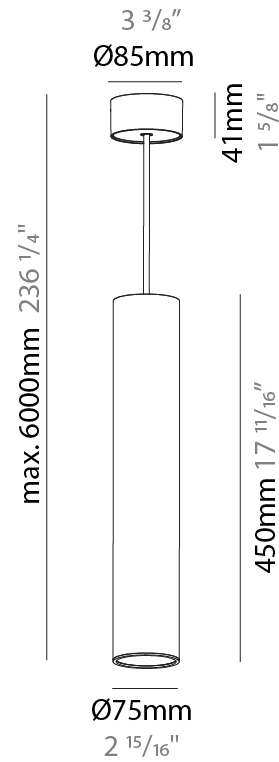

GENERAL

Series: Hangover
Subseries: Hangover Monopoint Surface Canopy
Partner: Prolicht
Division: Architectural
Installation: Suspension
Product Type: Pendant
Mounting Location: Ceiling
Light Distribution: Direct / Indirect

PHYSICAL

Shape: Cylinder
Diameter (mm): 75
Diameter (in): 2 ¹⁵/₁₆
Height (mm): 450
Height (in): 17 ¹¹/₁₆
Max. Overall Height (mm): 2450
Max. Overall Height (in): 96 ⁷/₁₆
Diffuser: Shine Ring 0-6
Fixture Finish: SSR / BKV / CWI / CRY / HAB / UFT / ITA / RUA / FTG / MYG / LOD / PUS / FRO / FUP / KIA / POP / BLS / SPG / MEY / GOH / CHC / COM / ABZ / JAG / OBR / MOS / ROR
Fixture Material: Aluminum
Cable Details: 2000mm / 6000mm Cable in White / Black / Orange / Red

ELECTRICAL

Lamp Type: LED (Zhaga Standard)
Input Wattage (W): 20.8
Total Output Wattage (W): 19
Dimming: Tri-Mode (Non-Dimming and Phase Dimming (120Vac only) and 0-10V Dimming)
Driver Included: Yes
Driver Location: External
Driver Type: Constant Current - Universal
Driver Class: Class 2
Housing: ENCP3
Input Voltage (V): 120 - 277
Constant Current (MA): 500

LED

Number of LEDs: 2
Color Temperature (°K): 2700 / 3000 / 4000
Max. Delivered Lumen (lm): 1821
CRI: >90 CRI
Efficiency (%): 86
Lamp Life (hrs): 50000

OPTICAL

Reflector°: 18 / 36 / 52

RATINGS AND CERTIFICATIONS

Certified By: Certified for North American Standards
IP rating: IP20