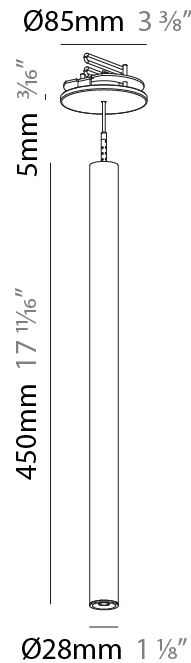

ELECTRICAL

Lamp Type: LED (Zhaga Standard)
Input Wattage (W): 6.4
Total Output Wattage (W): 6
Dimming: Tri-Mode (Non-Dimming and Phase Dimming (120Vac only) and 0-10V Dimming)
Driver Included: Yes
Driver Location: External
Driver Type: Constant Current - Universal
Driver Class: Class 2
Housing: ENCP3 w/Quick Connect
Input Voltage (V): 120 - 277
Constant Current (MA): 500

LED

Number of LEDs: 1
Color Temperature (°K): 2700 / 3000 / 3500 / 4000
Max. Delivered Lumen (lm): Max 381 / 404 / 426 / 438
Nominal Lumen (lm): 460 / 487 / 514 / 528
CRI: >90 CRI
Lamp Life (hrs): 50000

OPTICAL

Reflector: 20 / 26 / 56

RATINGS AND CERTIFICATIONS

Certified By: CSA Certified to UL and CSA Standards

IP Rating: IP20 © 2026, T 1800-388-3382, F 416-247-9319, www.zaneen.com

Available for International specifications by adding 'INT' at the end of the existing Model #. For assistance on 'custom' specifications, contact zteam@zaneen.com. In a constant effort to supply the best product, we reserve the right to change specifications or materials without notice. The most recent specification sheets are found at zaneen.com